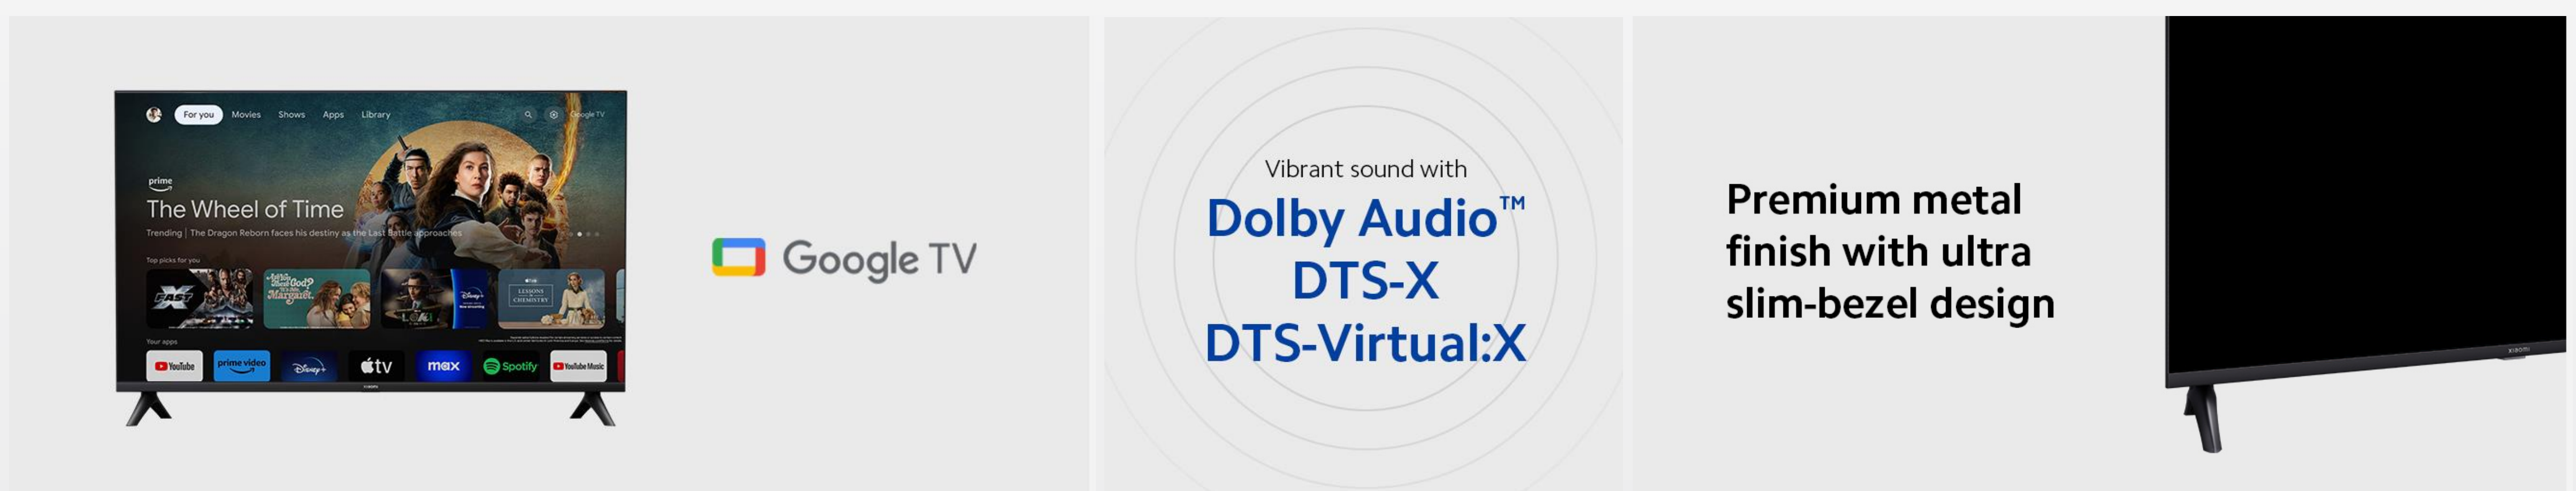

XIAOMI TV A 32 2025

Smart living, immersive viewing

32" HD smart TV

Premium metal finish with ultra slim-bezel design

Vibrant sound with Dolby Audio™, DTS:X and DTS

Virtual:X¹

Everything you stream. All on one screen

Do more on your TV with your voice

Display

- 32" HD
- Resolution: 1366 x 768
- Refresh rate: 60Hz
- Color depth: 16.7 million
- Viewing angle : 178° (H)/178° (V)

Audio

- 2 X 5 W speakers
- Dolby Audio, DTS-X, DTS Virtual:X

Processor

- CPU: Quad-core Cortex-A55
- GPU: Mali G31 MP2
- RAM: 1.5 GB
- Storage: 8 GB

Design & Dimensions

- Premium bezel-less design
- Color: Black
- Double stand
- Dimensions (without base): 719 x 72 x 421mm
- Dimensions (including base): 719 x 160 x 467mm
- Wall mount: 100 x 100mm
- Packing weight : 4.8kg