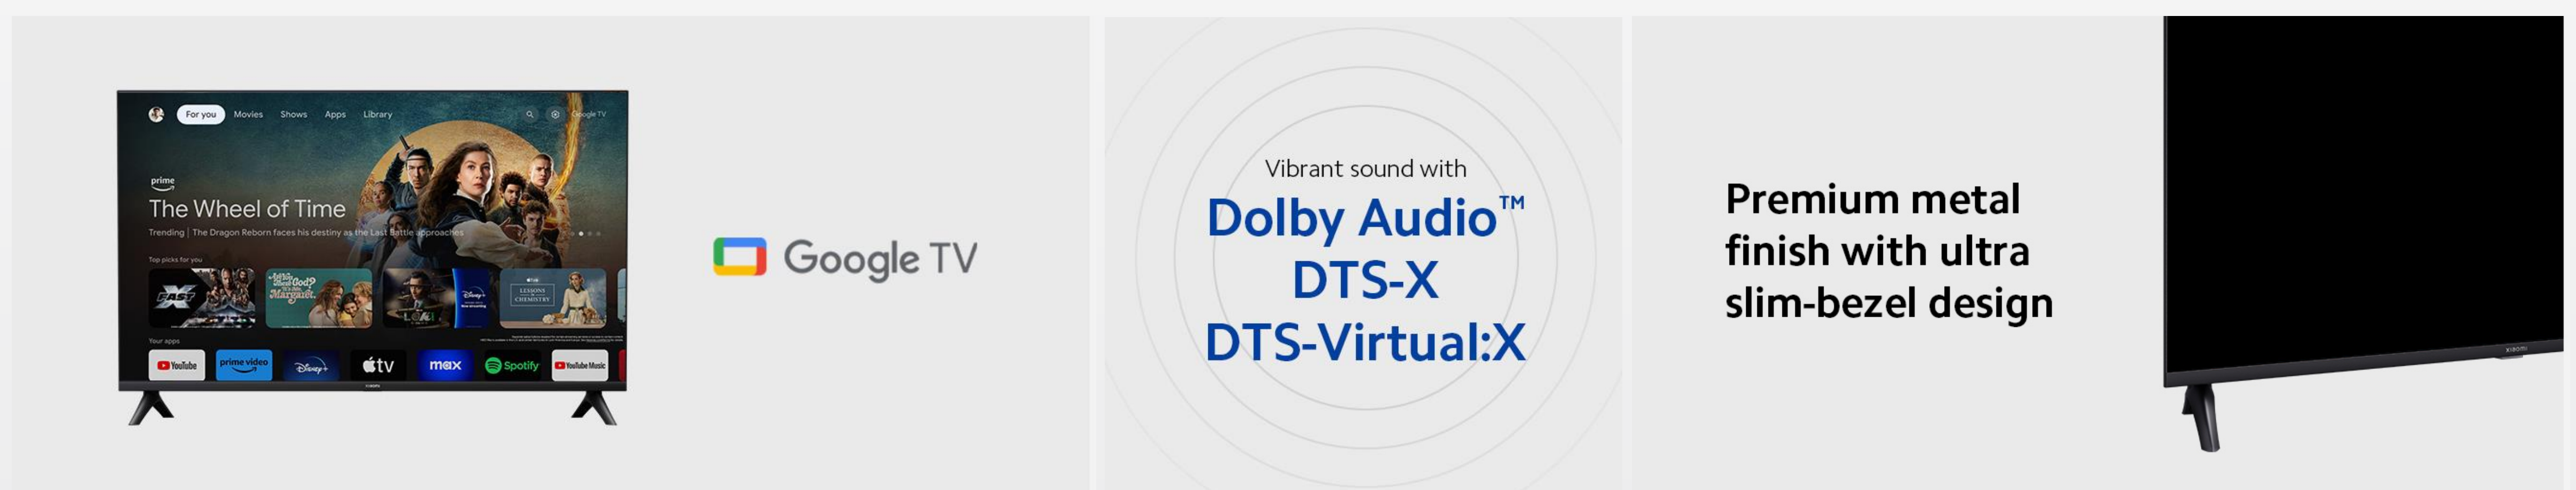

^{5/6} Availability varies by market.

XIAOMI TV A 65 2025

Smart living, immersive viewing

4K HDR display with motion smoothing technology

Premium metal finish with ultra slim-bezel design

Vibrant sound with Dolby Audio™, DTS:X and DTS

Virtual:X¹

Everything you stream. All on one screen

Do more on your TV with your voice

Display

- 65" 4K UHD
- Resolution: 3840 x 2160
- Refresh rate: 60Hz
- Color depth: 1.07 billion
- Viewing angle : 178° (H)/178° (V)