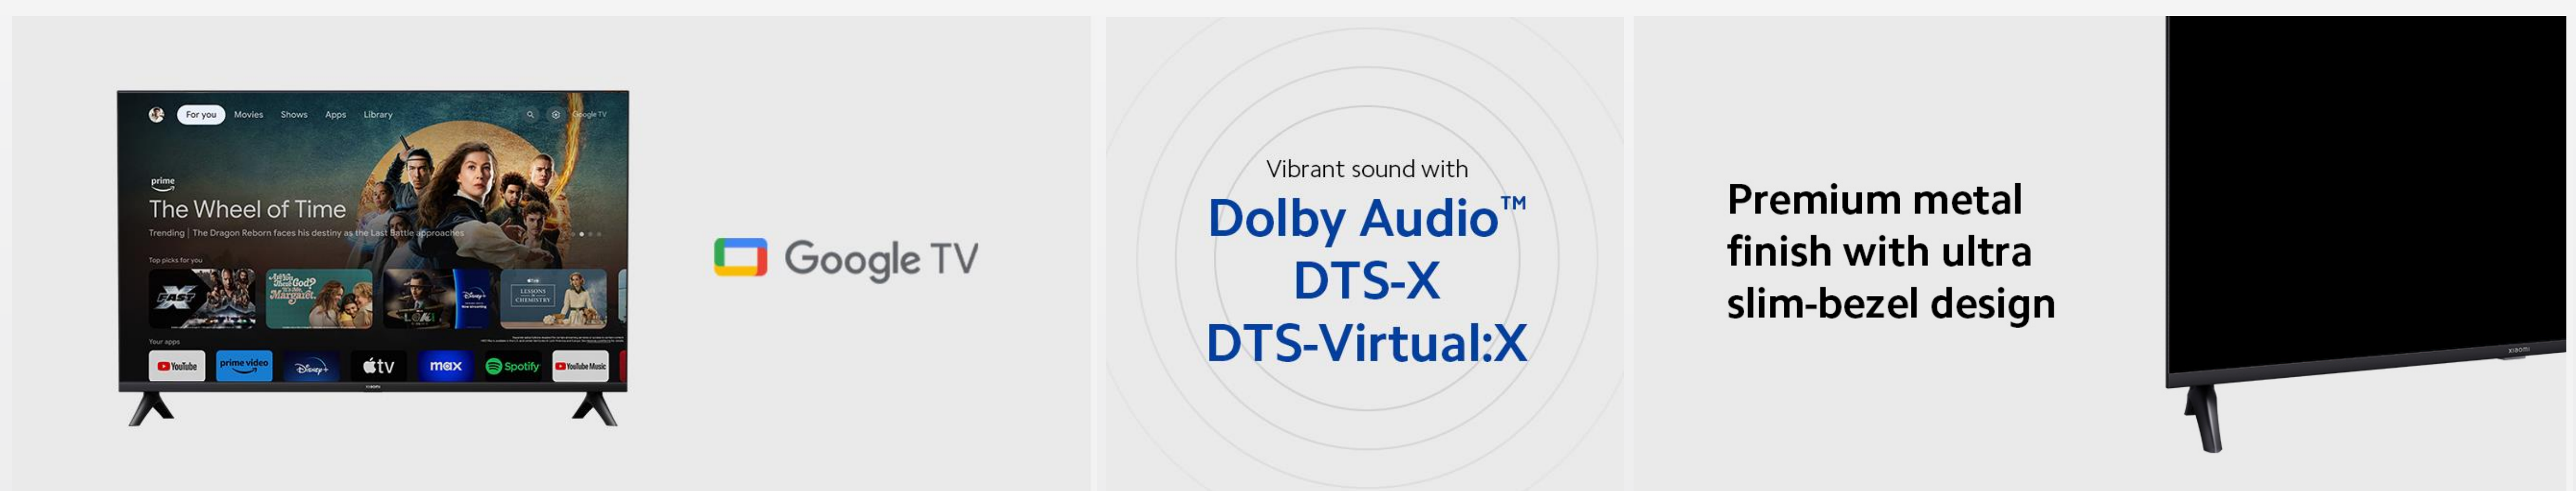

^{5/6}Avalability varies by market.

XIAOMI TV A 43 2025

Smart living, immersive viewing

4K HDR display with motion smoothing technology

Premium metal finish with ultra slim-bezel design

Vibrant sound with Dolby Audio™, DTS:X and DTS

Virtual:X¹

Everything you stream. All on one screen

Do more on your TV with your voice

Display

- 43" 4K UHD
- Resolution: 3840 x 2160
- Refresh rate: 60Hz
- Color depth: 1.07 billion
- Viewing angle : 178° (H)/178° (V)