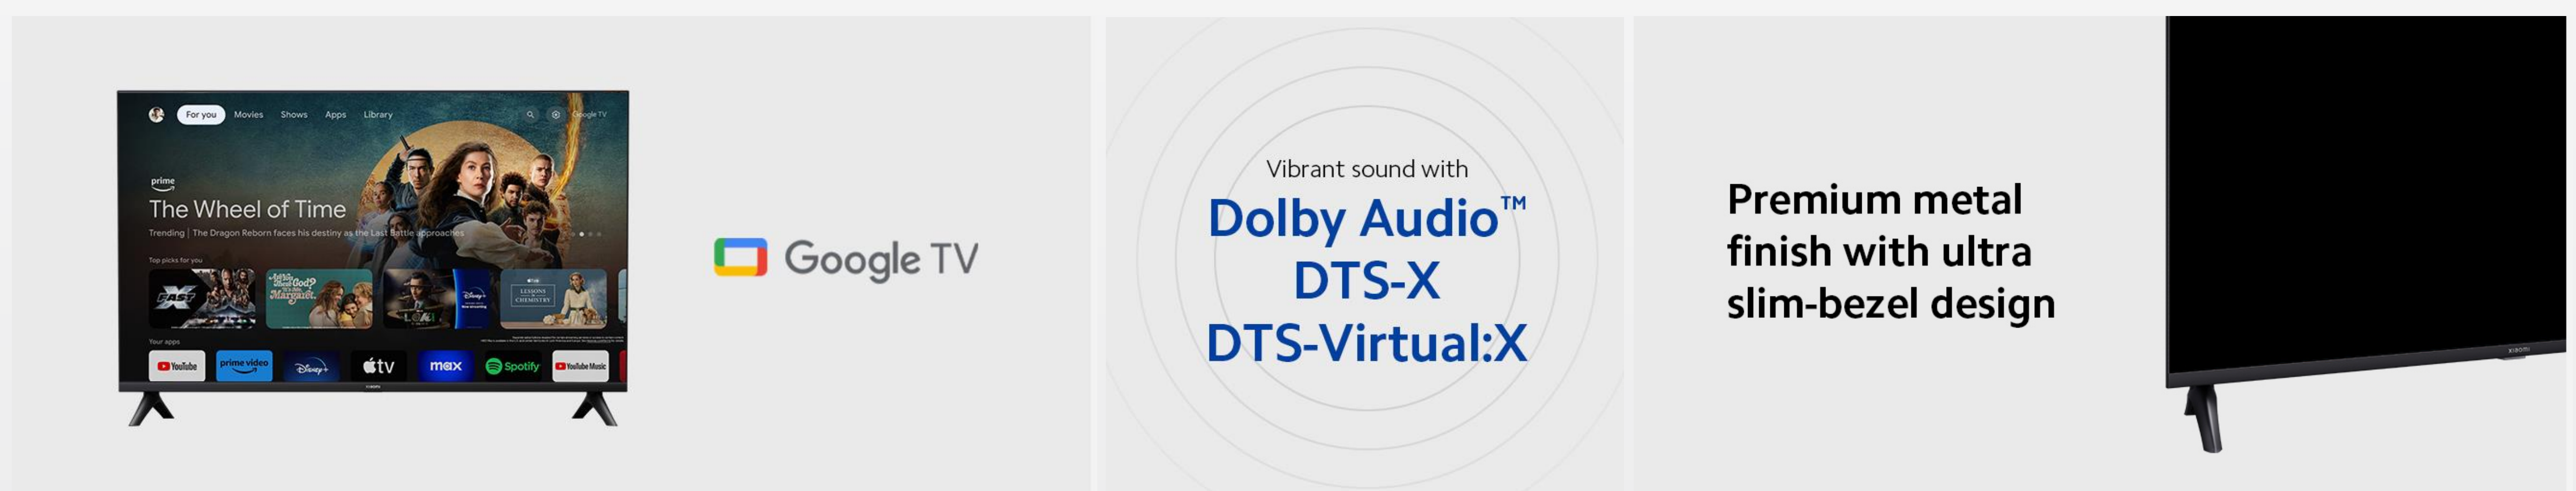

^{5/6/7} Availability varies by market.

XIAOMI TV A 43 FHD 2025

Smart living, immersive viewing

43" FHD smart TV

Premium metal finish with ultra slim-bezel design

Vibrant sound with Dolby Audio™, DTS:X and DTS

Virtual:X¹

Everything you stream.All on one screen

Do more on your TV with your voice

Display

- 43" FHD
- Resolution:1920 x 1080
- Refresh rate: 60Hz
- Color depth: 1.07 billion
- Viewing angle : 178° (H)/178° (V)