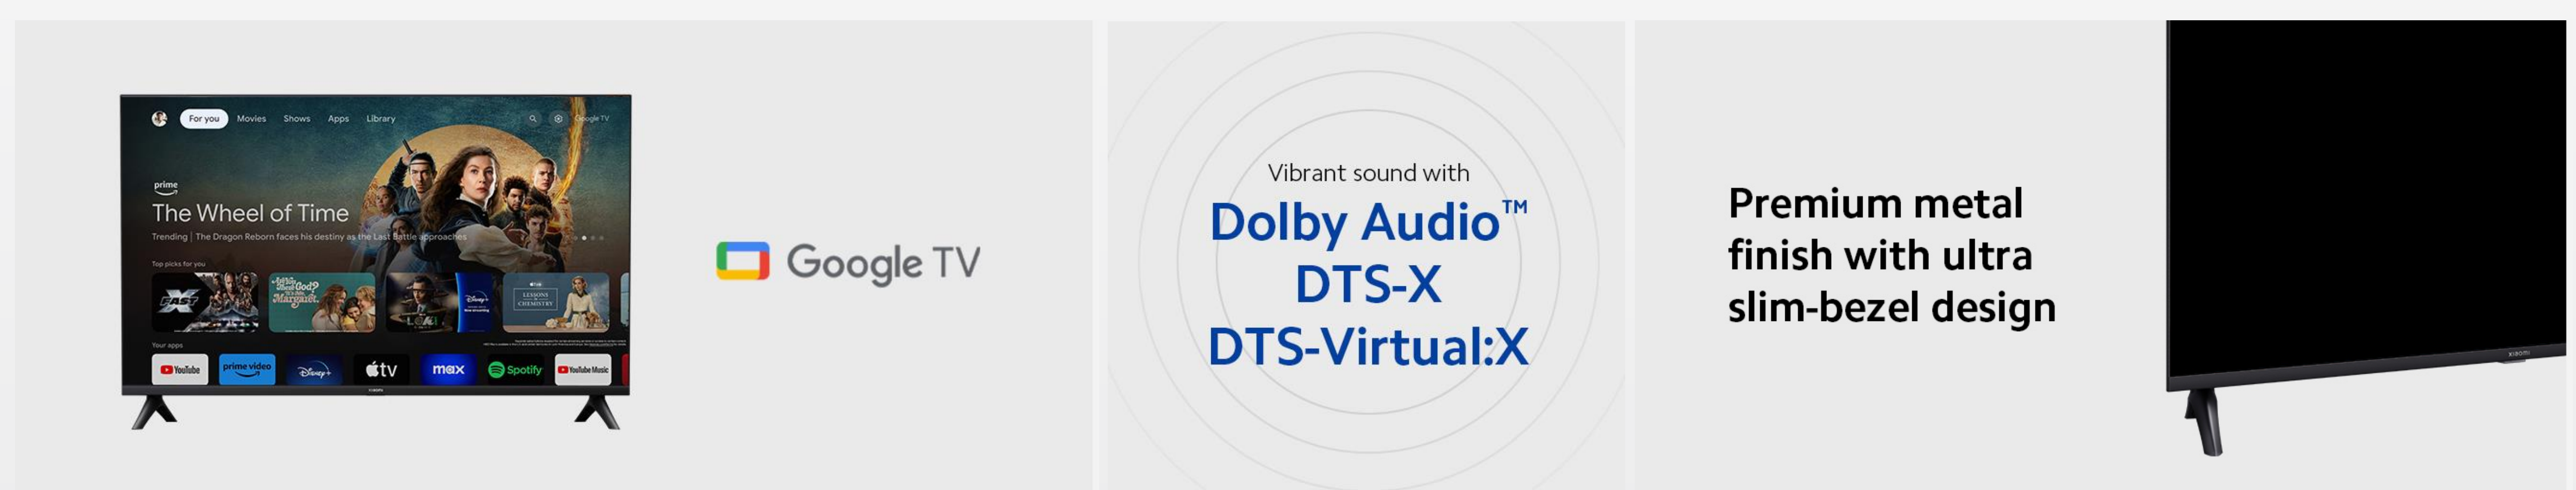

^{5/6} Availability varies by market.

XIAOMI TV A 50 2025

Smart living, immersive viewing

4K HDR display with motion smoothing technology

Premium metal finish with ultra slim-bezel design

Vibrant sound with Dolby Audio™, DTS:X and DTS

Virtual:X¹

Everything you stream. All on one screen

Do more on your TV with your voice

Display

- 50" 4K UHD
- Resolution: 3840 x 2160
- Refresh rate: 60Hz
- Color depth: 1.07 billion
- Viewing angle : 178° (H)/178° (V)