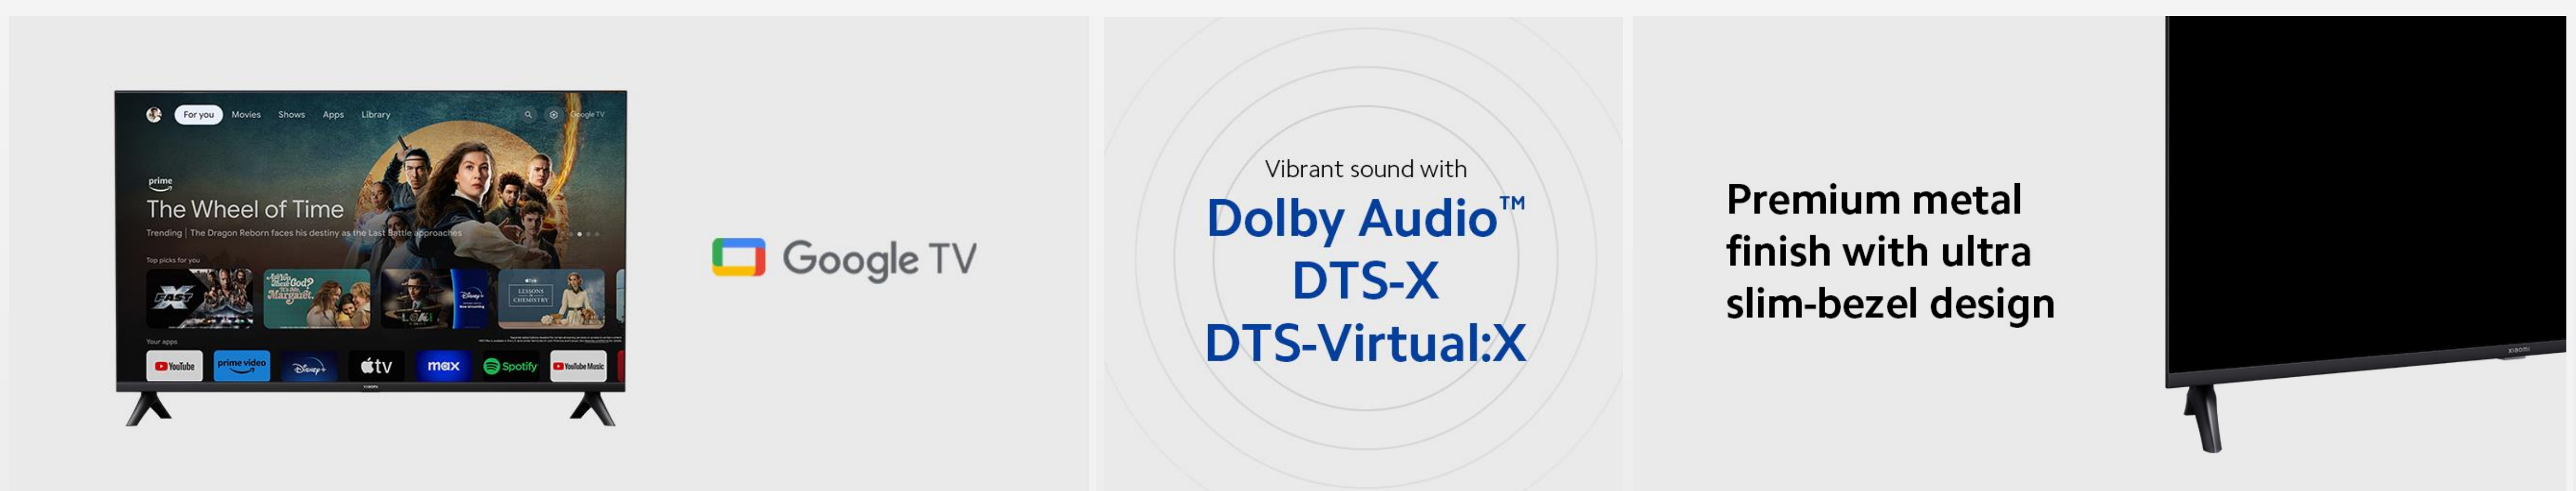

^{5/6} Availability varies by market.

XIAOMI TV A 55 2025

Smart living, immersive viewing

4K HDR display with motion smoothing technology

Premium metal finish with ultra slim-bezel design

Vibrant sound with Dolby Audio™, DTS:X and DTS

Virtual:X¹

Everything you stream. All on one screen

Do more on your TV with your voice

Display

- 55" 4K UHD
- Resolution: 3840 x 2160
- Refresh rate: 60Hz
- Color depth: 1.07 billion
- Viewing angle : 178° (H)/178° (V)